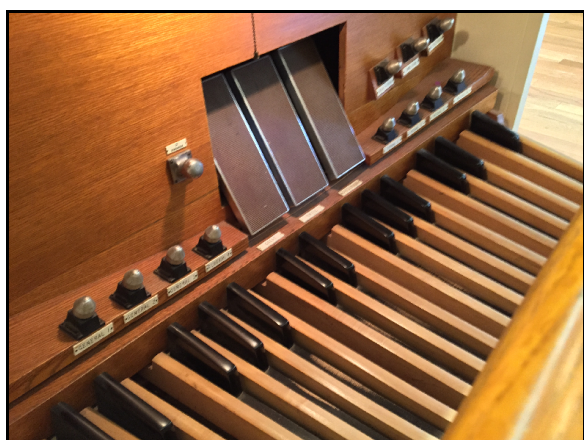

**Pipe Organ for Sale**  
**Arlington, Virginia**  
 Built in 1969 by Schantz  
 20 stops, 25 ranks

**Organ currently installed in 2 chambers**  
**3 1/2" Wind Pressure**  
**No Blower**  
**Stop Key Console**  
     Painted shell – white  
     Honey-oak stained accents and top  
**Bench with backrest**  
**Custom moveable platform**